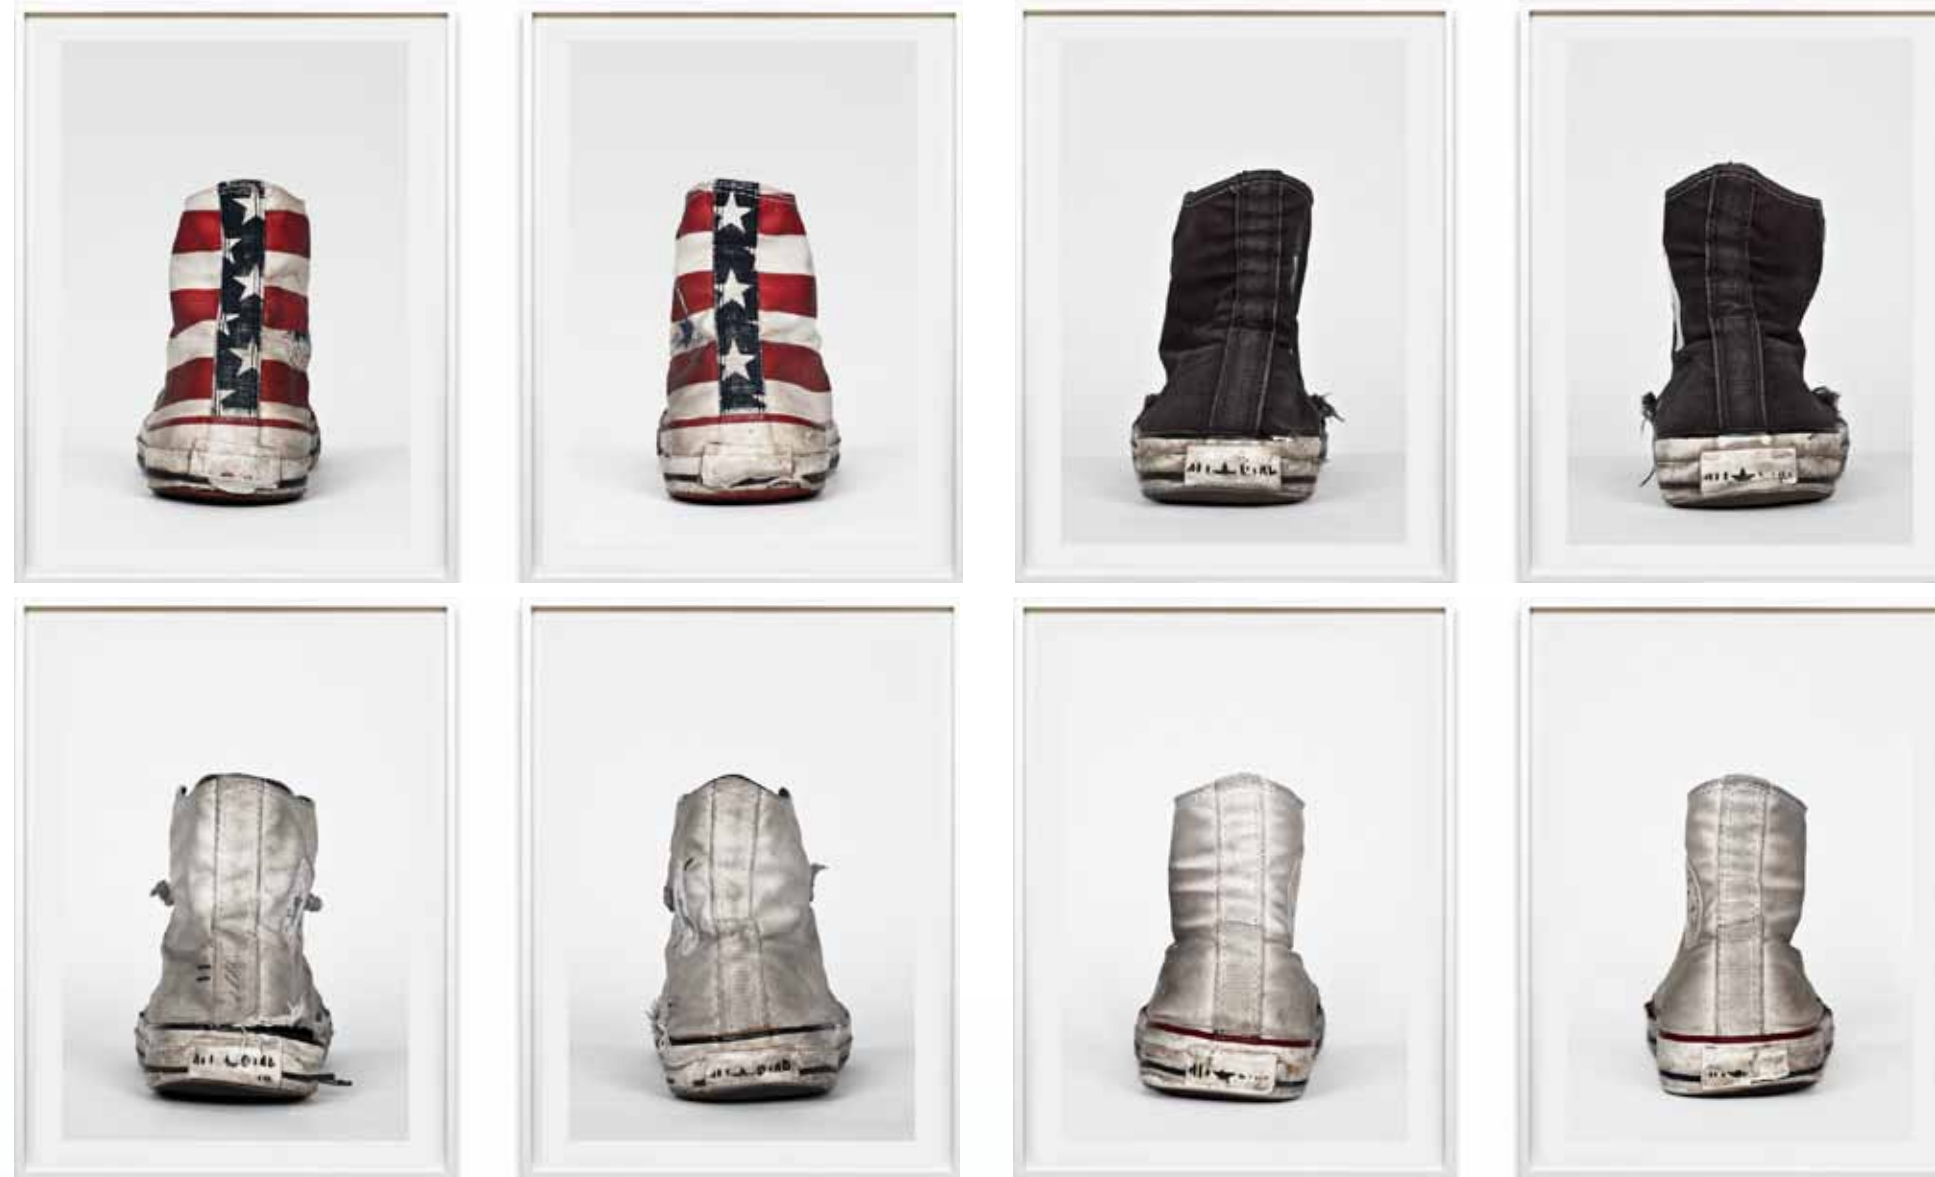

Michael Schachtner

Converse

Converse, Silver High-Tops with Wings

52" x 40" Digital C-type Print
40" x 30" Digital C-type Print
30" x 22" Digital C-type Print

Editions of 7
Editions of 9
Editions of 12

Price starting at £1100 per pair Excluding VAT and Framing
Price starting at £900 per pair Excluding VAT and Framing
Price starting at £700 per pair Excluding VAT and Framing